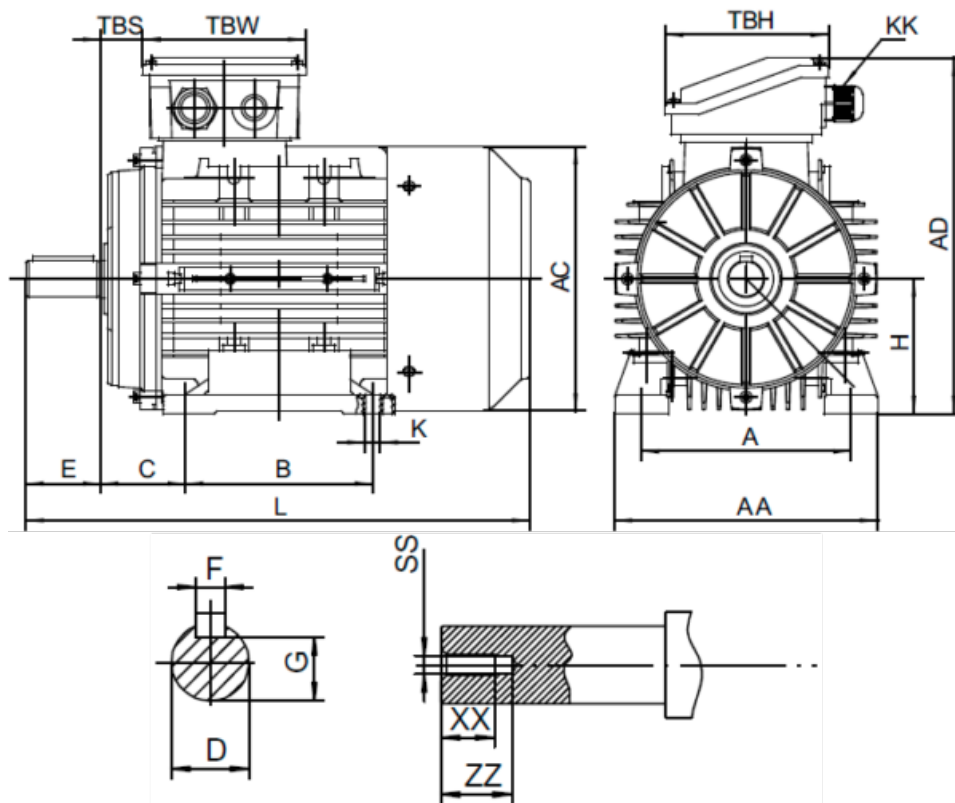

Data Sheet

Article number: 2518001506120140

Description: Kleedrive T3A 90L2-6 1.5kw 900 rpm UL/CSA
3x230/400V 50 HZ IP55 B3 Eff=81%

Measures

| | | |
|-----------|------------|-----------|
| A = 140 | F = 8 | TBW = 109 |
| AA = 176 | G = 20 | XX = 19 |
| AC = Ø177 | H = 60 | ZZ = 25 |
| AD = 235 | KK = - | |
| B = 125 | L = 138 | |
| C = 56 | SS = M8 | |
| D = Ø24 | TBH = 109 | |
| E = 50 | TBS = 28.5 | |